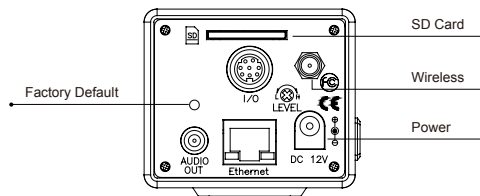

Interface

Unit: mm

Specifications

Hardware	
CPU	ARM 9 ,32 bit RISC
RAM	64MB
ROM	8MB
Image Sensor	1/4" CMOS
Sensitivity	1.5 lux @ F2.0
Lens Type	4.0mm, F 2.0
I/O	2 in/ 2 out
RS-485	Yes
Microphone	Built-in
Audio Out	1
Power over Ethernet	Yes (Optional)
Power Consumption	LAN: DC 12V, 250mA WLAN: DC 12V, 350mA
Operating Temperature	-10°C~45°C
Dimensions	65mm (W) x 58mm (H) x 131.5mm (D)
Weight	450 g
Network	
Ethernet	10/ 100 Base-T
Wireless	802.11b/g (Optional)
Security	WEP, WPA-PSK, WPA2-PSK
Network Protocol	HTTP, TCP/ IP, UDP, SMTP, FTP, PPPoE, DHCP, DDNS, NTP, 3GPP, UPnP

System	
Video Resolution	1280x1024, 640x480, 320x240, 160x120
Video Adjust	Brightness, Contrast, Night Mode, Exposure, Sharpness, AGC
Dual Streaming	Yes
Image Snapshot	Yes
Full Screen Monitoring	Yes
Compression Format	MPEG-4/ MJPEG
Motion Detection	Yes, 3 different areas
Triggered Action	Mail, FTP, Save to SD Card, Alarm
Pre/ Post Alarm	Yes, configurable
Security	Password protection
Firmware Upgrade	HTTP mode, can be upgraded remotely
Simultaneous Connection	Up to 10
Audio	Yes, 2-way (Duplex Support)
SD card management	
Recording trigger	Motion Detection, IP check, Network status (Wire Connection Only), Alarm
Video format	AVI, JPEG
Video playback	Yes
Delete files	Yes
Client system requirements	
OS	Windows 2000/2003, XP, Vista, Microsoft IE 6.0 or above
Hardware	
Suggested	Intel-C 2.0G, RAM: 512MB, Graphic card: 64MB
Minimum	Intel-C 1.6G, RAM: 256MB, Graphic card: 32MB

SPECIFICATIONS ARE SUBJECT TO CHANGE WITHOUT NOTICE