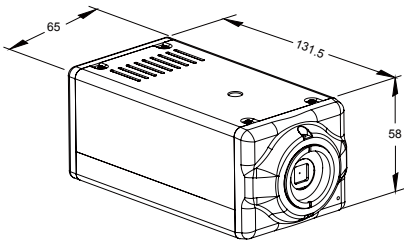

### Main Features

- Mega-Pixel (1280x1024 Resolution)
- Power over Ethernet available
- MPEG-4/MJPEG Compression Format
- SD Card backup
- 2-way audio
- Support cell phone/PDA/3GPP
- Dual Streaming
- SDK for Software Integration
- Wireless available
- Free Bundle 36 Channel Recording Software

### Interface

Unit: mm

### Specifications

Hardware	
<b>CPU</b>	ARM 9 ,32 bit RISC
<b>RAM</b>	64MB
<b>ROM</b>	8MB
<b>Image Sensor</b>	1/4" CMOS
<b>Sensitivity</b>	1.5 lux @ F2.0
<b>Lens Type</b>	4.0mm, F 2.0
<b>I/O</b>	2 in/ 2 out
<b>RS-485</b>	Yes
<b>Microphone</b>	Built-in
<b>Audio Out</b>	1
<b>Power over Ethernet</b>	Yes (Optional)
<b>Power Consumption</b>	LAN: DC 12V, 250mA WLAN: DC 12V, 350mA
<b>Operating Temperature</b>	-10°C~45°C
<b>Dimensions</b>	65mm (W) x 58mm (H) x 131.5mm (D)
<b>Weight</b>	450 g
Network	
<b>Ethernet</b>	10/ 100 Base-T
<b>Wireless</b>	802.11b/g (Optional)
<b>Security</b>	WEP, WPA-PSK, WPA2-PSK
<b>Network Protocol</b>	HTTP, TCP/ IP, UDP, SMTP, FTP, PPPoE, DHCP, DDNS, NTP, 3GPP, UPnP